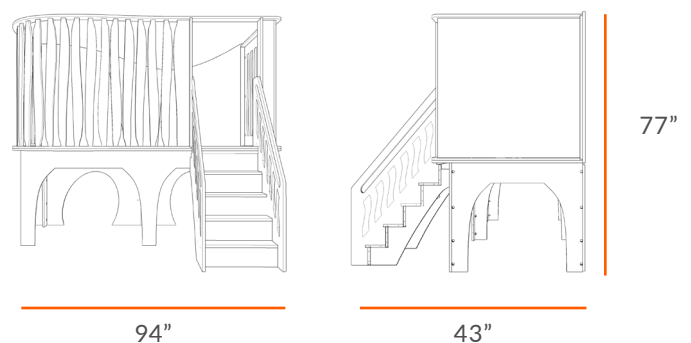

Views

Refer to Technical Sheet for more details.